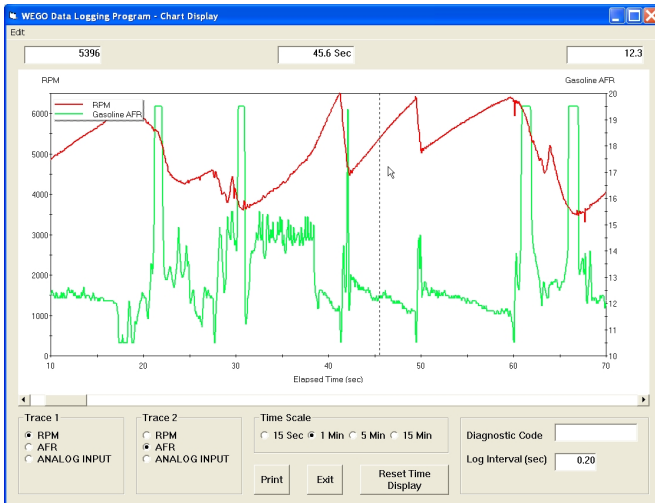

# Wide Band Air-Fuel Meters & Loggers

Simple, accurate, repeatable, and reliable

## WBAF-3

Single channel wide band controller with display & data logging of Air-Fuel Ratio, Engine RPM, and 1 more analog input such as MAP, Fuel Pressure, or Throttle.

- Measures actual air-fuel ratio or lambda
- Easy free air calibration
- Compatible with gas or alcohol
- Waterproof controller comes with 1 sensor, cables, and weld bungs.
- Linear 0-5 volt outputs are compatible with any data or Dyno system.
- Logs Air Fuel Ratio, RPM, & 1 other channel. USB Download
- **\$440 List Price**

## WBAF-4D

Dual channel wide band controller with display & data logging of 2 Air-Fuel Ratios, Engine RPM, and 1 more analog input such as MAP, Fuel Pressure, or Throttle.

- Measures actual air-fuel ratio or lambda
- Easy free air calibration
- Compatible with gas or alcohol
- Miniature controller comes with 2 sensors, cables, and weld bungs..
- Linear 0-5 volt outputs are compatible with any data or Dyno system.
- Logs Air Fuel Ratios, RPM, & 1 other channel. USB Download

**\$690 List Price**

The AFR Table shows the relationship between RPM/TPS and fuel percentages. The AFR Target is set to 12.5 and Minimum Samples Per Cell is 5. The table is color-coded: red for rich mixtures and blue for lean mixtures.